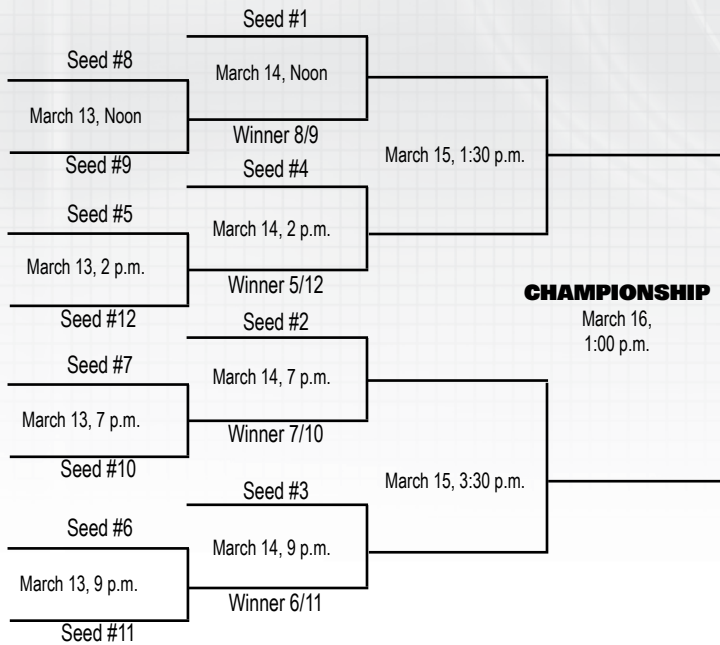

2008 ACC TOURNAMENT

55TH ANNUAL ACC TOURNAMENT
MARCH 13-16, 2008
CHARLOTTE BOBCATS ARENA
CHARLOTTE, N.C.